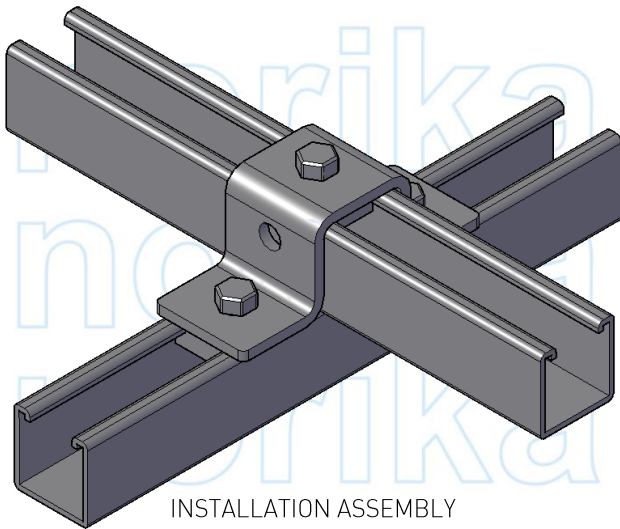

# UNISTRUT U-SHAPED CONNECTOR BRACKET

INSTALLATION ASSEMBLY

SIDE VIEW

COMPONENT PARTS

MATERIAL	Mild Steel
COATING	Cold Galvanized

DIMENSIONS

SKU	L (mm)	L1 (mm)	H (mm)	W (mm)	D (mm)	T (mm)	WEIGHT (kg)	PCS/CTN
OLCB4141	134	44	48	40	12.5	5	0.272	100