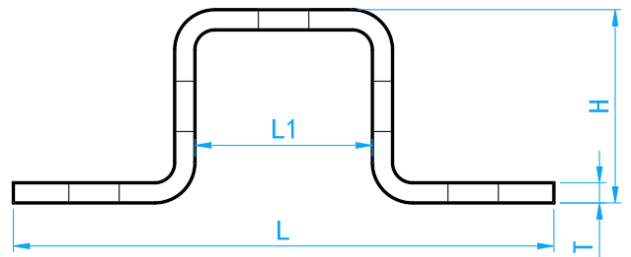

# UNISTRUT U-SHAPED CONNECTOR BRACKET

INSTALLATION ASSEMBLY

SIDE VIEW

COMPONENT PARTS

MATERIAL	Mild Steel
COATING	Cold Galvanized

DIMENSIONS

SKU	L (mm)	L1 (mm)	H (mm)	W (mm)	D (mm)	T (mm)	WEIGHT (kg)	PCS/CTN
OLCB4141	134	44	48	40	12.5	5	0.272	100